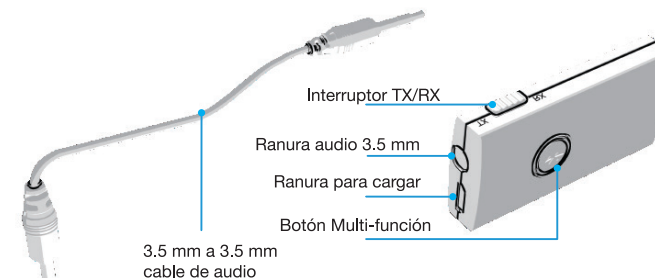

TX Como Transmisor

Conectándolo con su TV, podrá emitir el sonido por Bluetooth y se puede escuchar usando los dispositivos como Auriculares y Altavoces con Bluetooth.

RX Como Receptor

Conectándolo con su Auricular o Altavoces sin Bluetooth, se puede recibir el sonido por Bluetooth transmitido por otros dispositivos como su Smartphone, Tablet o cualquier otro dispositivo de Bluetooth.

eng

Bluetooth Transmitter and Receiver

Enjoy the audio of your TV at any time without disturbing other people around you

- » Convert your TV, MP3 player, Hi Fi System etc as Bluetooth enabled by connecting this device.
- » It uses AUX in (BT receiver) or AUX / Phones out (BT Transmitter) slot
- » Inbuilt battery which lasts for 8 hours as Transmitter and 6 hours as receiver.
- » Operation range is up to 10 metres.
- » Bluetooth V3.0
- » Bluetooth profile: A2DP and AVRCP
- » Weight: 11.6 gms.

TX As a Transmitter

Once connected, it enables your TV to emit the audio through Bluetooth which can then be listened using the Bluetooth enabled Headset, Earphone or Speakers.

RX As a Receiver

Once connected, it enables your Headset or Speakers without Bluetooth to receive audio which is being transmitted by your Smartphone, Tablet or any other Bluetooth enabled gadget.