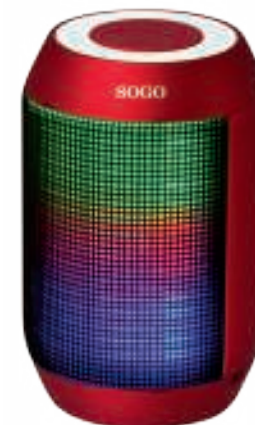

# SOGO®

**Producto / Product:**  
10.5 x 6.5 x 6.5 cm / 0.180 kg  
**Caja Individual / Gift box:**  
11 x 6.8 x 6.8 cm / 0.350 kg  
**Caja Master / Export Carton:**  
- cm / - kg

tecnología electrónica  
electronic technology

## PORTABLE BLUETOOTH® SPEAKER WITH LED LIGHT

- » Hands-Free with microphone - Incoming calls can be answered with just a single button press.
- » Aux in jack to connect the speakers to Non-Bluetooth devices.
- » TF card and USB slot to play music
- » FM Radio
- » Bluetooth V2.1 + EDR (A2DP) HFP
- » 3 color led light display
- » Clear sound with powerful bass.
- » **Speaker Output:** 5W
- » **R. Frequency:** 150HZ-18KHZ
- » **S/N Ratio:**  $\geq 85$ db
- » Built in Li-polymer battery 1200mAh 4 - 5 hours playing time, 72 hrs standby time
- » **Dimension:** 10.5 x 7 x 7 cm
- » **Weight:** 180 gm
- » **Accessories:** USB cable, Aux cable and Instruction manual.

All logos and trademarks mentioned in the product are the property of its rightful owners.

NEGRO  
BLACK

8 425490 126177

SS-8945

ROJO  
RED

8 425490 126184

SS-8945-R

SS-8945 / SS-8945-R